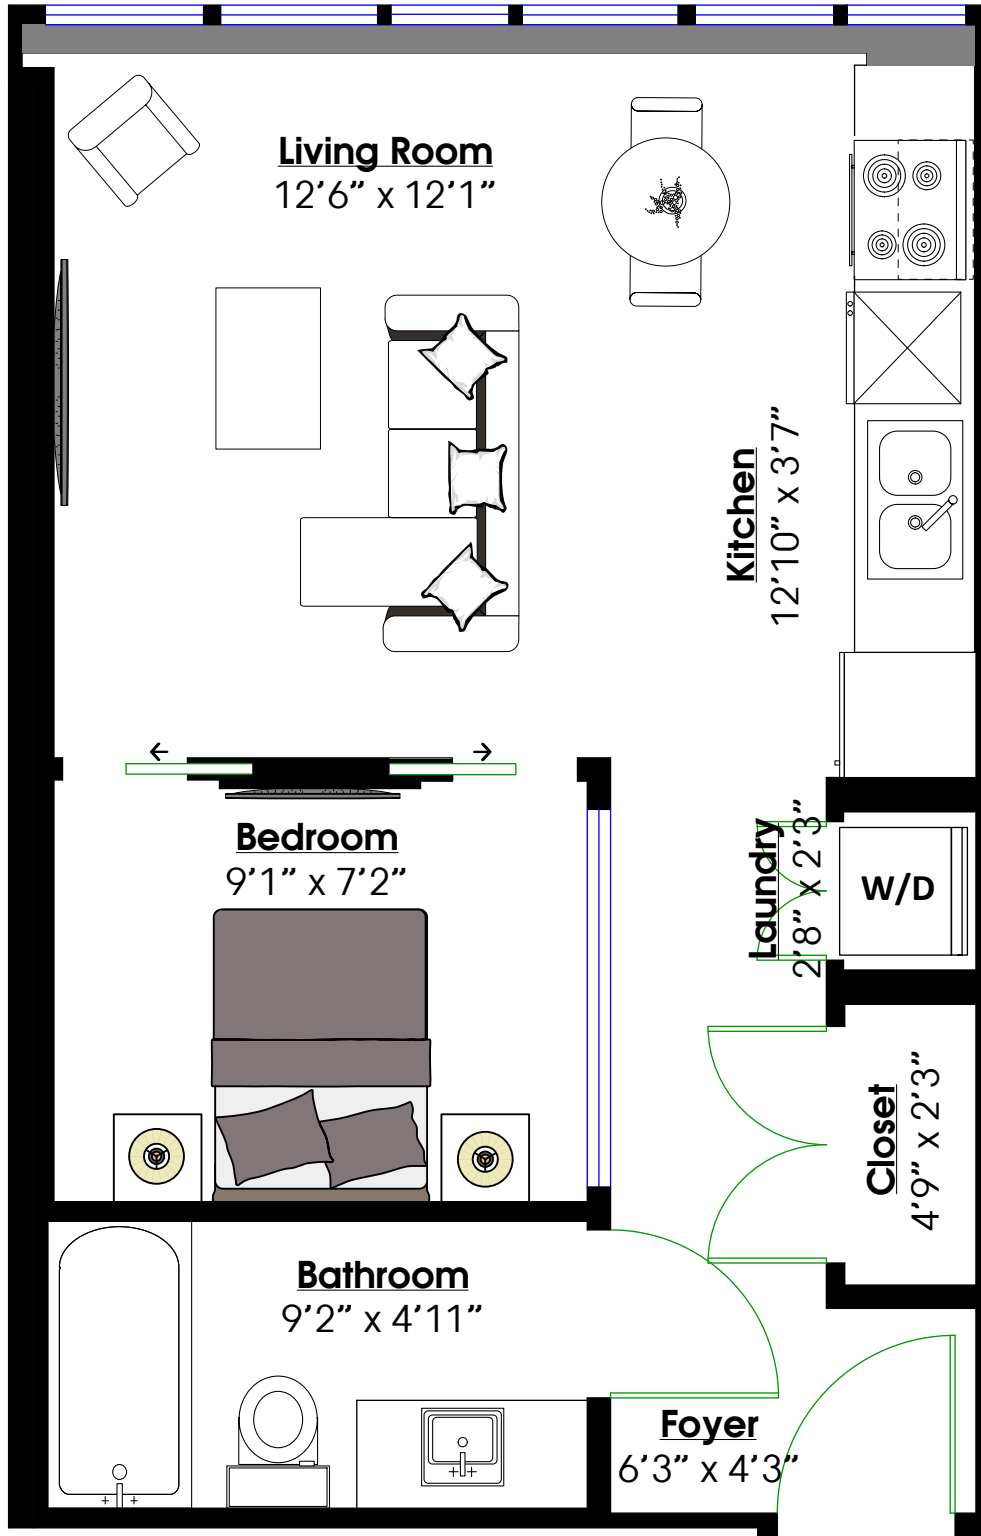

308-4818 Eldorado Mews, Vancouver, BC

Total**

Main Level: 432 sq.ft.

David Tung

604.805.0825

david@davidtung.com

MAIN LEVEL

Floor Area: 432 Sq. Ft.

Ceiling Height: 8'

**While all reasonable attempts have been made to ensure accuracy and the square footage and room dimensions are believed to be correct to ANSI Standards, due to the possibility of human error the information cannot be guaranteed. E&O Insured for \$1,000,000